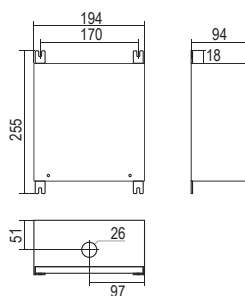

Continue CPS block plus **XXX**kA 1 Ph 120 V

CPS block plus XXX kA 1 Ph 120 V	120	160	200	240
Enclosure - IP			IP55	
Stranded conductor cross section			2,5 mm ²	
Stranded conductor AWG dimensions			#14	

DIMENSIONS AND WEIGHT

CPS block plus XXX kA 1 Ph 120 V	120	160	200	240
Net Weight [kg]			3.095	
Gross weight [kg]			3.25	
Packaging dimensions (H x W x L) [mm]			210 × 313 × 343	

INTERNAL CONFIGURATION