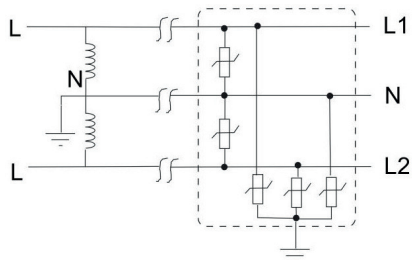

INTERNAL CONFIGURATION