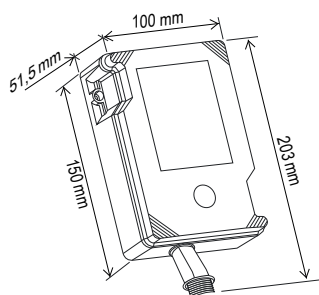

Continue CPS nano 1Ph 230V **XXXKA**

CPS nano 1Ph 230V XXXKA	40	60	80	120
Stranded conductor cross section			2,5 mm ²	
Stranded conductor AWG dimensions			#14	

DIMENSIONS AND WEIGHT

CPS nano 1Ph 230V XXXKA	40	60	80	120
Net Weight [kg]			0.905	
Gross weight [kg]			0.983	
Packaging dimensions (H x W x L) [mm]			255 x 106 x 61	