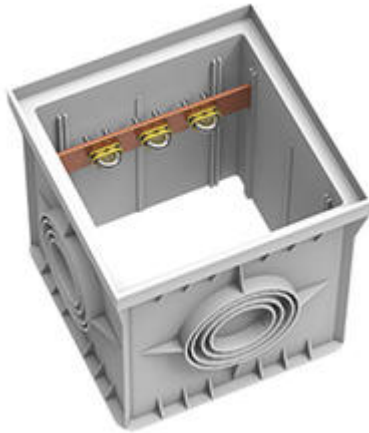

# REGL EQUIPOT ARQ

77931100

Equipotential terminal strip.

Scan this QR code and see  
the full range

[Link to the product page](#)

Technical Data	Value	Units
<b>Commercial data</b>		
Code	77931100	
Part Number	REGL EQUIPOT ARQ	
Status	Available	
EAN	8435297809999	
Tariff code (HS)	8538.90.99	
<b>Dimensions</b>		
Product height	3	[mm]
Product width	250	[mm]
Product length	40	[mm]
Product weight	,758	[gr]
<b>General data</b>		
Certifications	CE	
<b>Technical features</b>		
Material	Copper	

# ARQUETA COMPLETA 300X300

77930110

Polypropilene inspection pit 300x300 mm. complete with equipotential terminal strip and 3 clamp terminals.

Indicative product image

Technical Data	Value	Units
<b>Commercial data</b>		
Code	77930110	
Part Number	ARQUETA COMPLETA 300X300	
Status	Available	
<b>Dimensions</b>		
Product height	300	[mm]
Product width	300	[mm]
Product length	300	[mm]
Product weight	2385	[gr]
Packaging unit	1	
<b>General data</b>		
Product standards	EN 62561-5:2011	
Certifications	CE	
<b>Technical features</b>		
Max. diameter of cable	10	[mm]
Min. diameter of cable	8	[mm]
Connector material	Copper	
Housing material	Polypropylene	