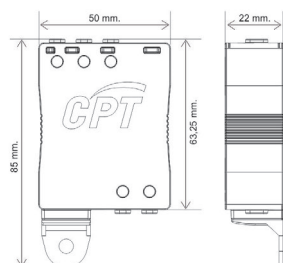

## MECHANICAL AND ENVIRONMENTAL FEATURES

Temperature range [°C]	-40 ... 85
Indication System Type	LED
Enclosure - IP	IP20
Flammability class	UL94 V-0
Wire Connections	Screw
Solid conductor cross section	0,7...4 mm <sup>2</sup>
Stranded conductor cross section	0,7...2,5 mm <sup>2</sup>
Torque rating [N m]	0.7

## DIMENSIONS AND WEIGHT

Net Weight [kg]	0.06
Gross weight [kg]	0.106
Packaging dimensions (H x W x L) [mm]	117 × 42 × 90